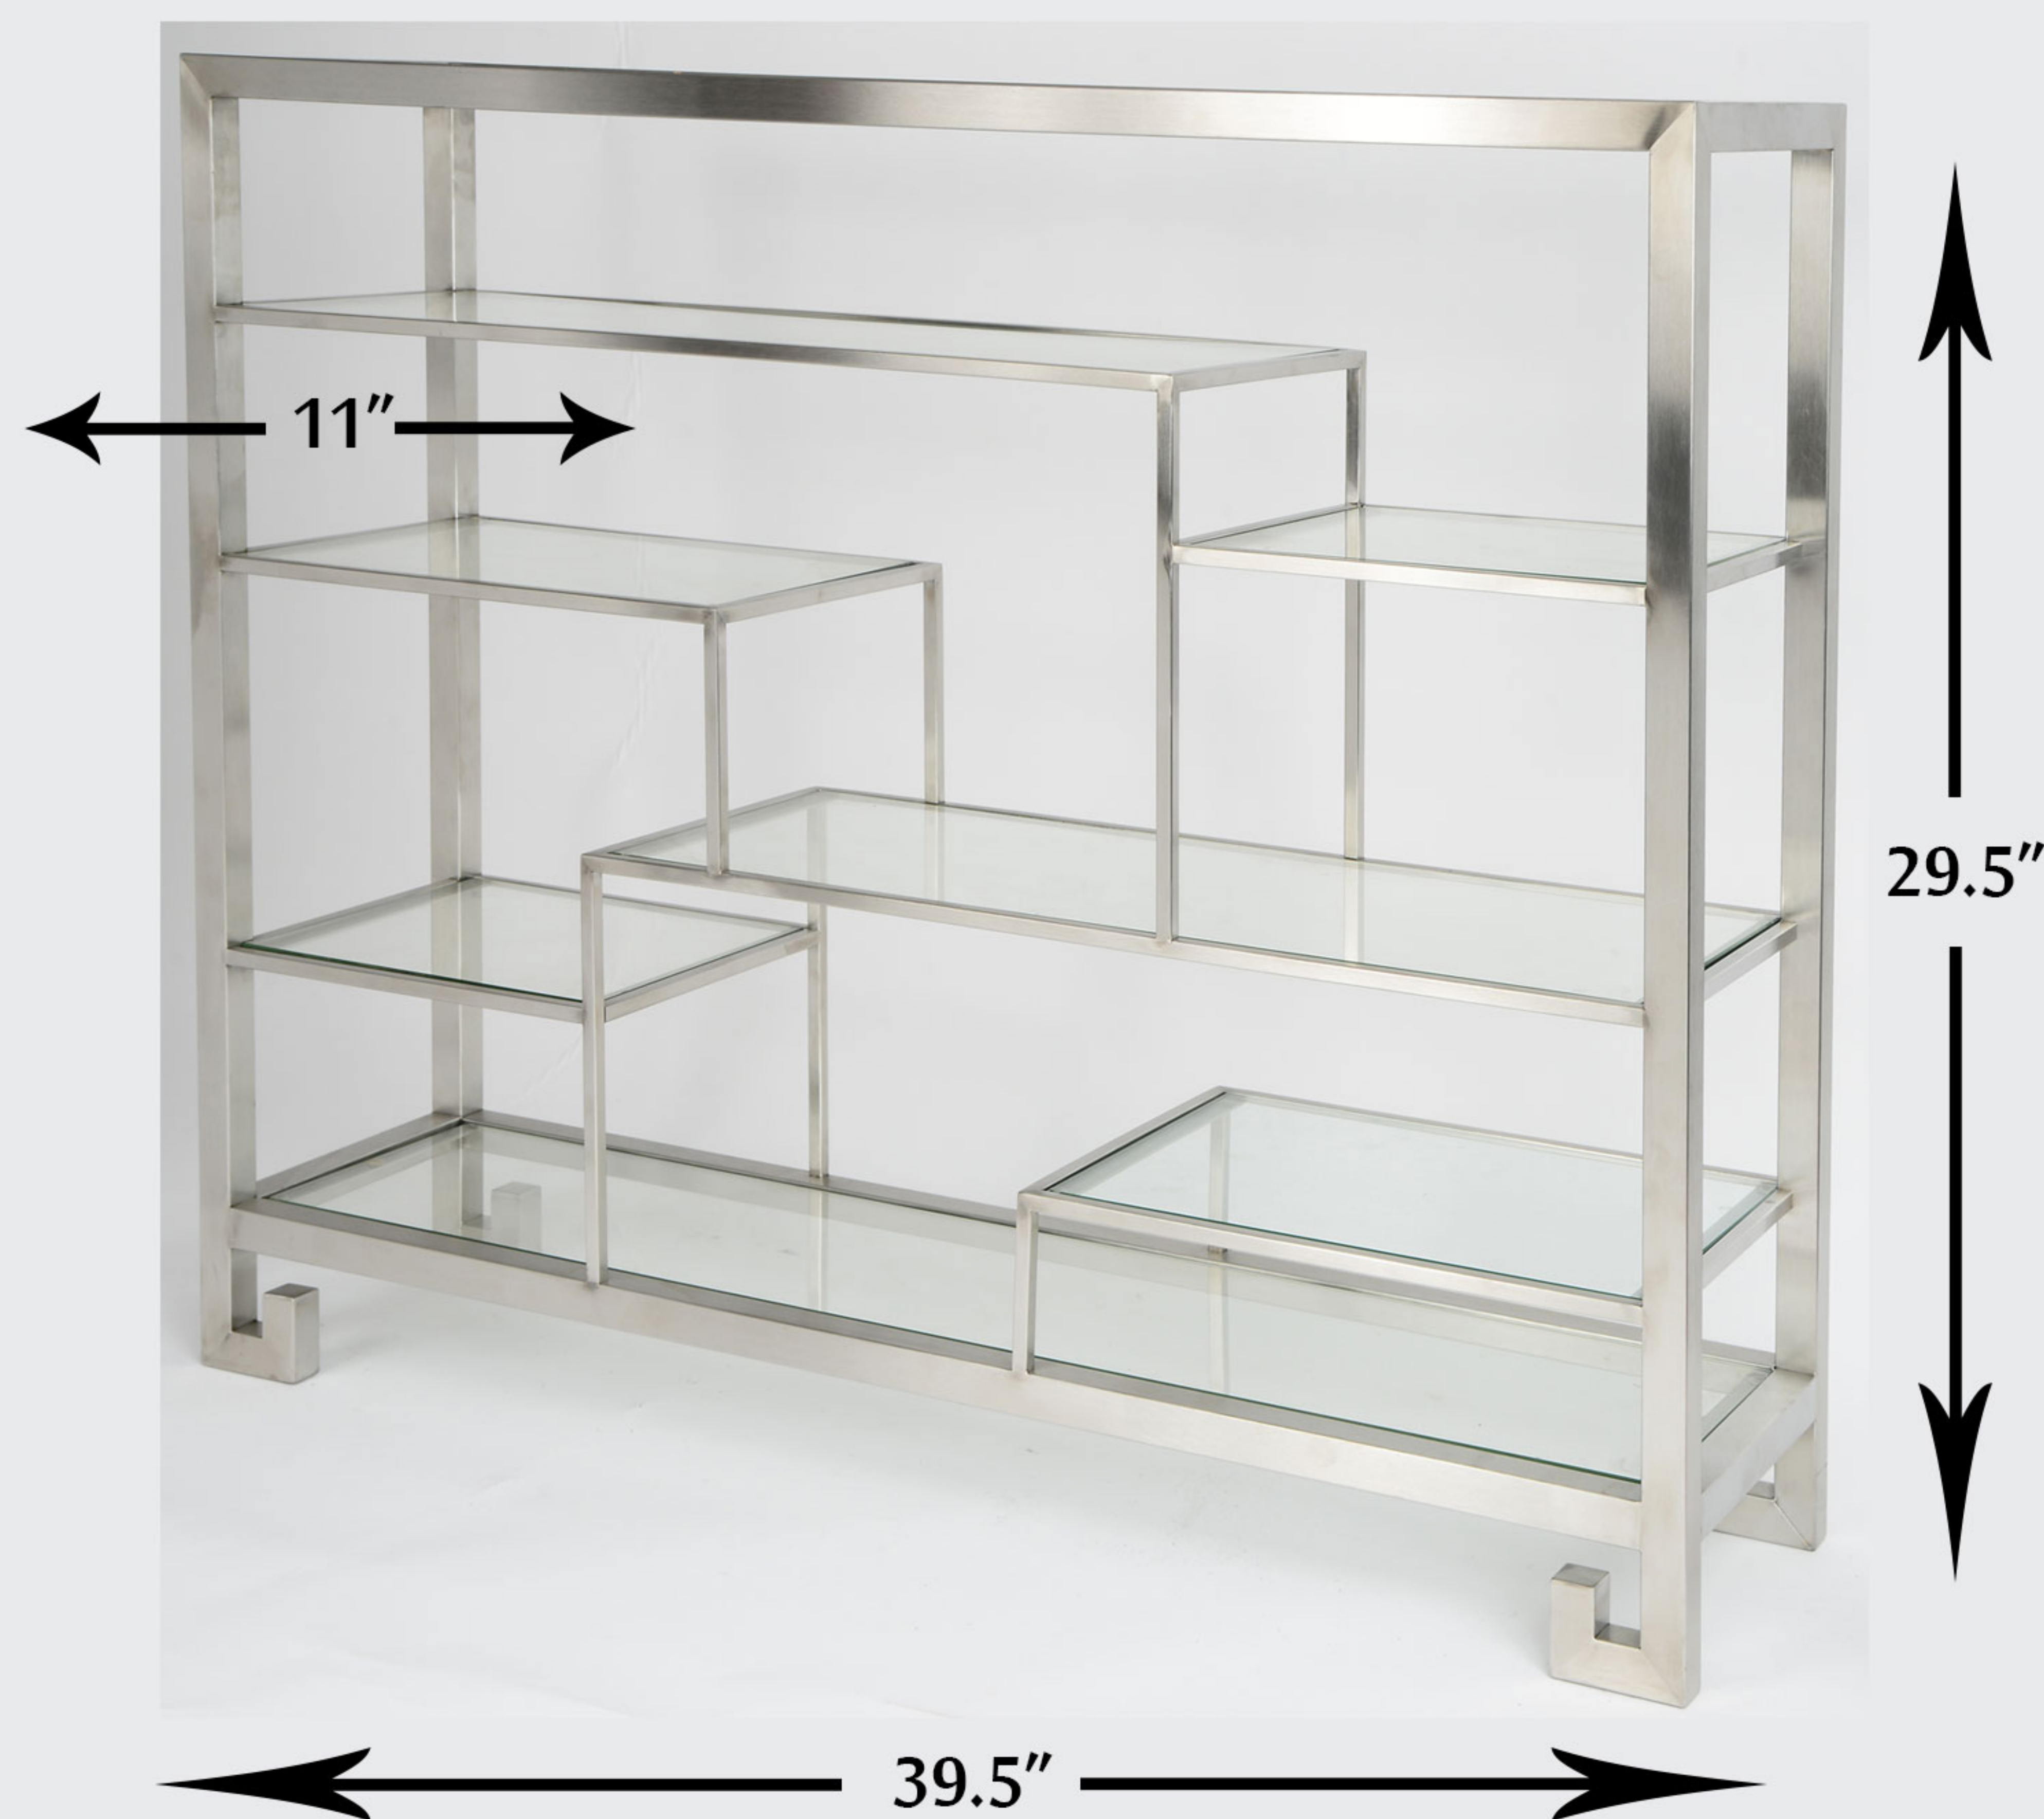

#ST1765

Square Tabletop Stand with Glass Shelves

#AC1765

Square Tabletop Stand with Frosted Acrylic Shelves

Features:

Stainless Steel Brushed Finish

Single Piece Construction

Designed with Eight Display Shelves

Shelves Firmly Set Into Stainless Steel Frames

Four Stainless Steel Supporting Legs

Xylo Custom Finishes Available

"Square"
Tabletop Display Stand