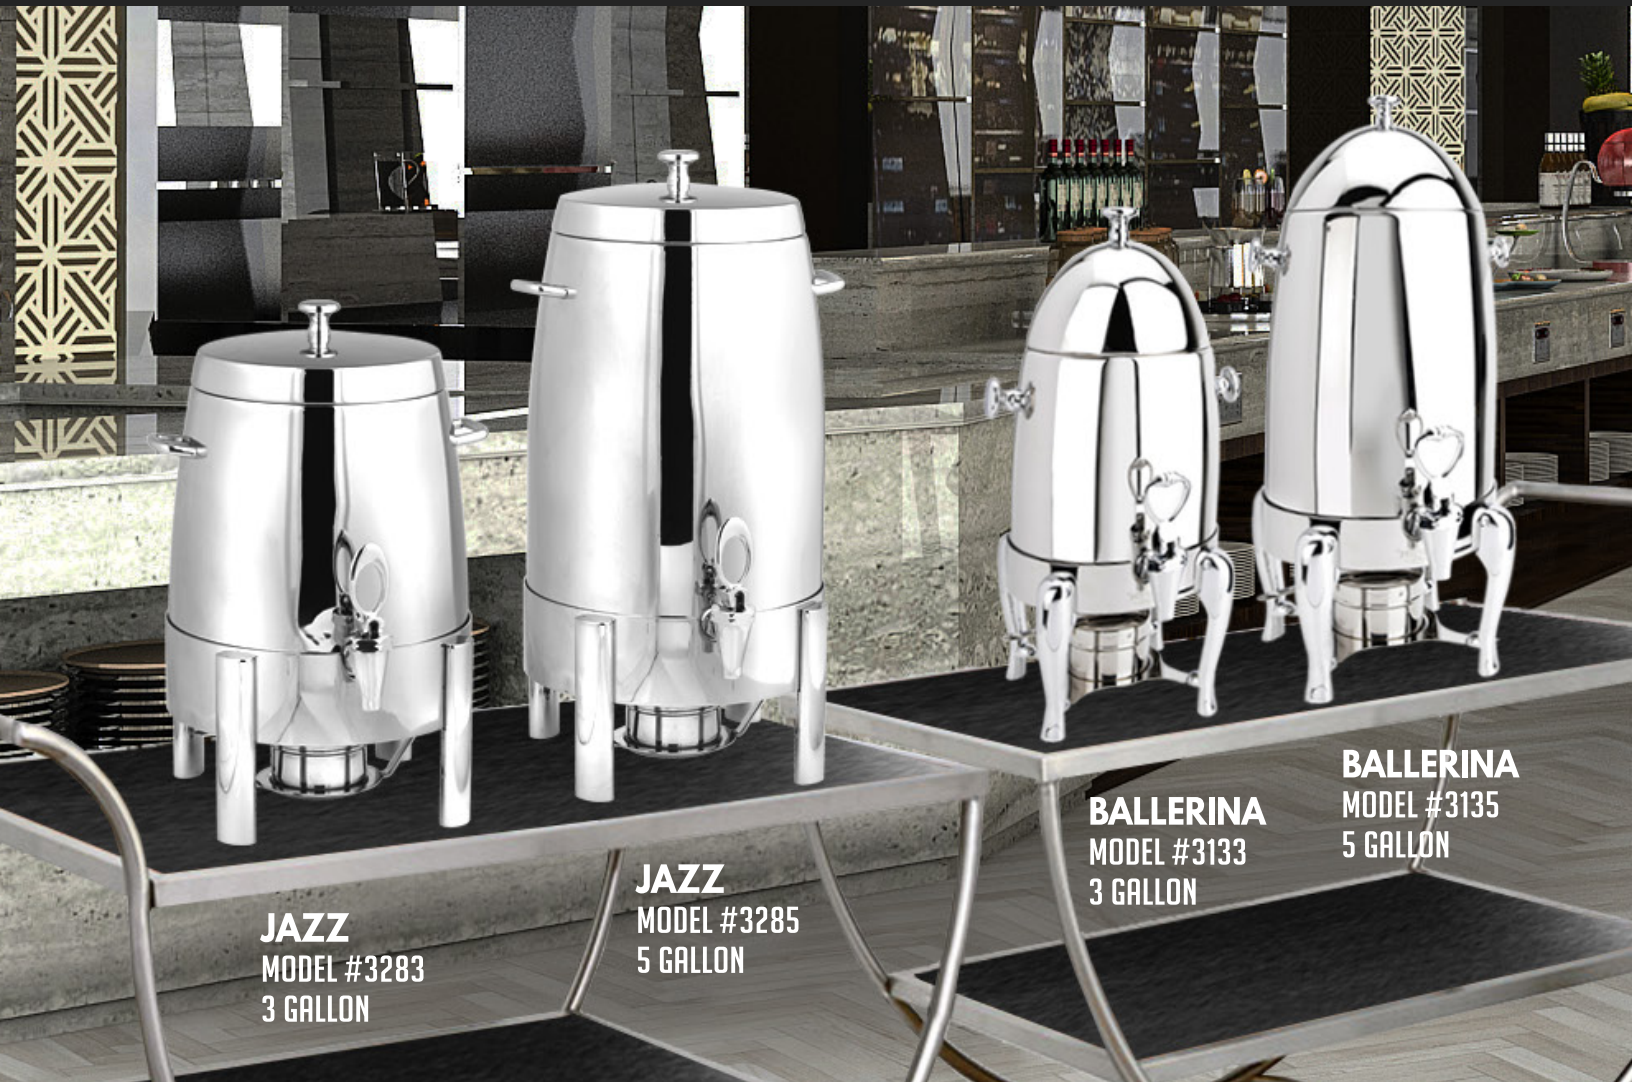

JAZZ & BALLERINA COFFEE URNS

JAZZ
MODEL #3283
3 GALLON

JAZZ
MODEL #3285
5 GALLON

BALLERINA
MODEL #3133
3 GALLON

BALLERINA
MODEL #3135
5 GALLON

COFFEE URN FEATURES

- 18/10 MIRRORED POLISH, HEAVY GAUGE STAINLESS STEEL
- CLASSICAL & ELEGANT WAISTED DESIGN
- HEAT RESISTANT EASY FLOW SPIGOT
- REMOVABLE BODY
- 5 STAR SERIES
- BRUSHED/XYLO FINISHES AVAILABLE